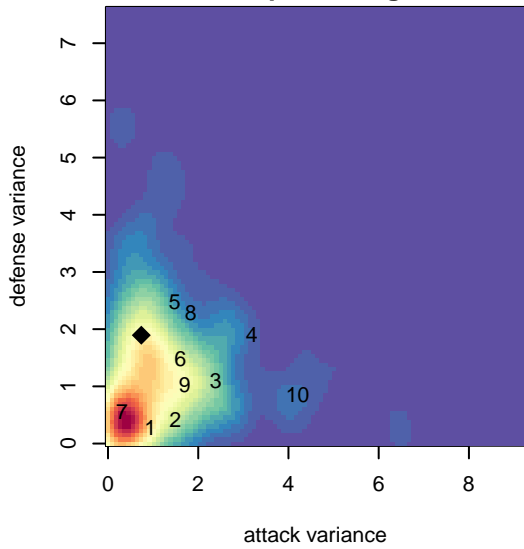

Crossfire Select Metzger G00

Crossfire Select
 Redmond, WA
 G00 total strength=1279
 attack=4.91 defense=5.65
 spr league = Win NPSL Div 1 (00) U17
 notes= Explosion

alt names used:
 Crossfire Select G00 Metzger
 Crossfire Select G00 Metzger
 Crossfire Select G00 Metzger
 Crossfire Select Metzger
 Crossfire Select G00 Metzger
 Crossfire Select G00 Metzger

Venues played:
 2016 Seattle United Cup GU17 Silver
 2016 Crossfire Select U17 Silver
 2016 Xtreme Cup GU17
 2016 Cranberry Cup U16-17
 2016 Win NPSL Division 1 (00) U17

**attack and defense variance (black dot)
relative to other teams
and top 10 in region**

Performance relative to 13 month average

Distribution of opponents
 Red = Lose zone, Blue = Win zone, Green = Even
 Black line separates win/lose zones

lot. A=Neither has attack advantage, B=Opponent has both attack and defense advantage, C=Opponent has both attack and defense disadvantage, D=Both have