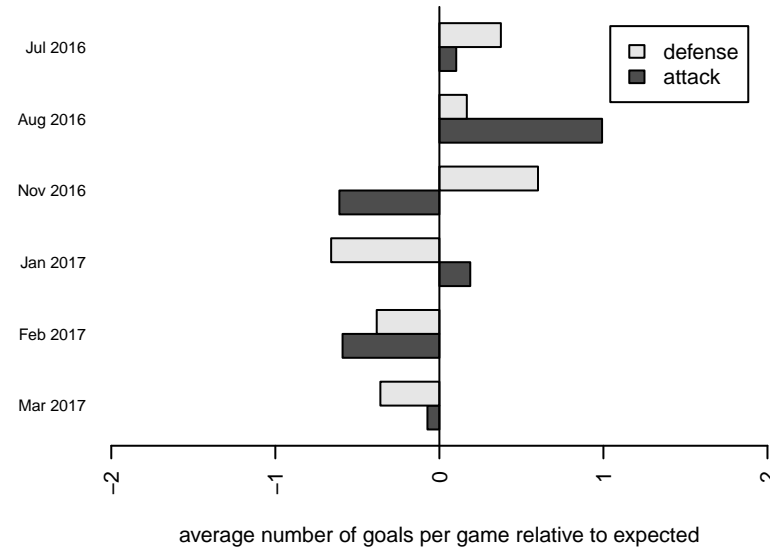

Venues played:
 2016 Seattle United Cup GU17 Silver
 2016 Crossfire Select U17 Silver
 2016 Xtreme Cup GU17
 2016 Cranberry Cup U16-17
 2016 Win NPSL Division 1 (00) U17

**attack and defense variance (black dot)
relative to other teams
and top 10 in region**

**attack and defense rating
relative to others at age
and all opponents in last 13 months**

**attack and defense rating
relative to others at age
and all opponents in last 13 months**

Performance relative to 13 month average

Performance relative to 13 month average

Distribution of opponents
 Red = Lose zone, Blue = Win zone, Green = Even
 Black line separates win/lose zones

lot. A=Neither has attack advantage, B=Opponent has both attack and defense advantage, C=Opponent has both attack and defense disadvantage, D=Both have