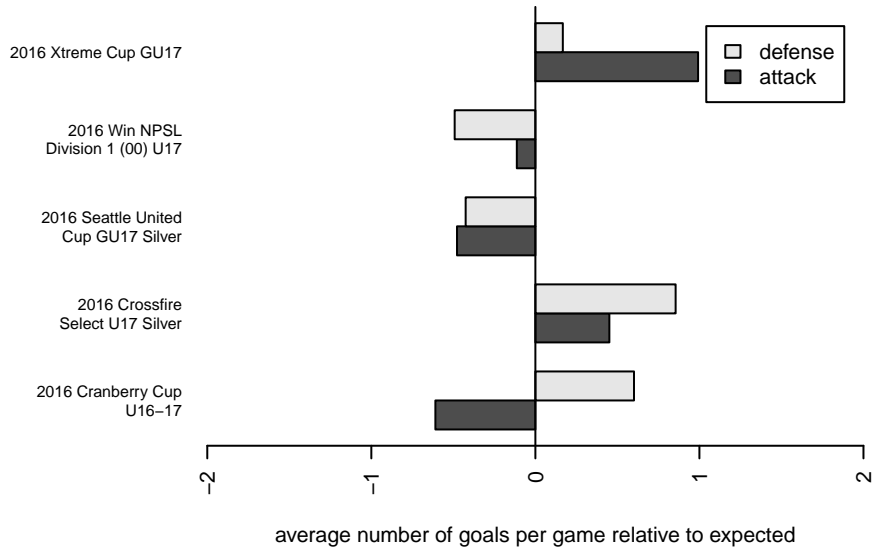

Crossfire Select Metzger G00

Crossfire Select
 Redmond, WA
 G00 total strength=1279
 attack=4.91 defense=5.65
 spr league = Win NPSL Div 1 (00) U17
 notes= Explosion

alt names used:
 Crossfire Select G00 Metzger
 Crossfire Select G00 Metzger
 Crossfire Select G00 Metzger
 Crossfire Select Metzger
 Crossfire Select G00 Metzger
 Crossfire Select G00 Metzger

Venues played:
 2016 Seattle United Cup GU17 Silver
 2016 Crossfire Select U17 Silver
 2016 Xtreme Cup GU17
 2016 Cranberry Cup U16-17
 2016 Win NPSL Division 1 (00) U17

**attack and defense variance (black dot)
relative to other teams
and top 10 in region**

**attack and defense rating
relative to others at age
and all opponents in last 13 months**

**attack and defense rating
relative to others at age
and all opponents in last 13 months**

Performance relative to 13 month average

Performance relative to 13 month average

Distribution of opponents
 Red = Lose zone, Blue = Win zone, Green = Even
 Black line separates win/lose zones

lot. A=Neither has attack advantage, B=Opponent has both attack and defense advantage, C=Opponent has both attack and defense disadvantage, D=Both have