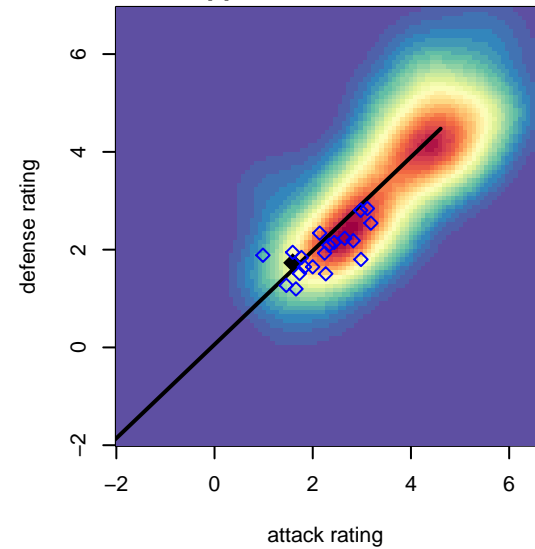

Crossfire Select Metzger G00

Crossfire Select
 Redmond, WA
 G00 total strength=1279
 attack=4.91 defense=5.65
 spr league = Win NPSL Div 1 (00) U17
 notes= Explosion

alt names used:
 Crossfire Select G00 Metzger
 Crossfire Select G00 Metzger
 Crossfire Select G00 Metzger
 Crossfire Select Metzger
 Crossfire Select G00 Metzger
 Crossfire Select G00 Metzger

Venues played:
 2016 Seattle United Cup GU17 Silver
 2016 Crossfire Select U17 Silver
 2016 Xtreme Cup GU17
 2016 Cranberry Cup U16-17
 2016 Win NPSL Division 1 (00) U17

**attack and defense variance (black dot)
relative to other teams
and top 10 in region**

**attack and defense rating
relative to others at age
and all opponents in last 13 months**

**attack and defense rating
relative to others at age
and all opponents in last 13 months**

Performance relative to 13 month average

Performance relative to 13 month average

Distribution of opponents
 Red = Lose zone, Blue = Win zone, Green = Even
 Black line separates win/lose zones

lot. A=Neither has attack advantage, B=Opponent has both attack and defense advantage, C=Opponent has both attack and defense disadvantage, D=Both have