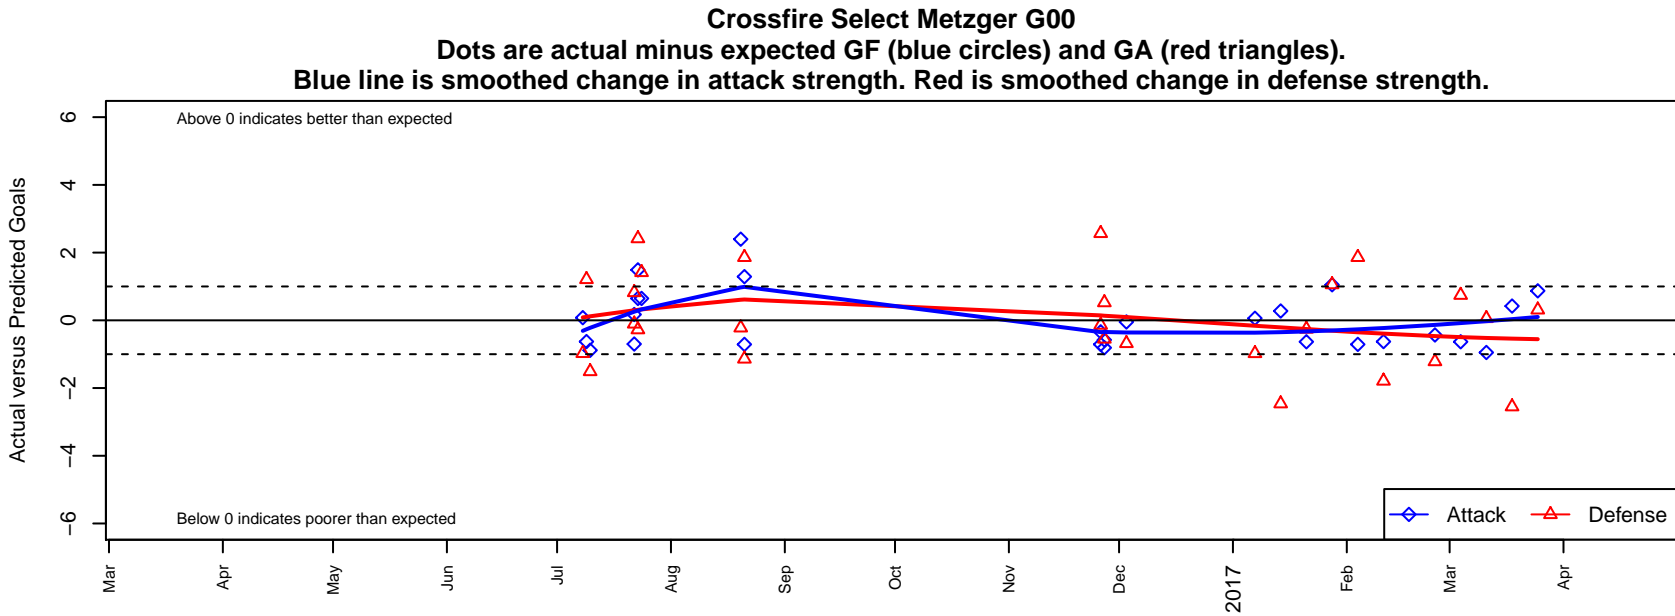

Crossfire Select Metzger G00

Crossfire Select
 Redmond, WA
 G00 total strength=1279
 attack=4.91 defense=5.65
 spr league = Win NPSL Div 1 (00) U17
 notes= Explosion

alt names used:
 Crossfire Select G00 Metzger
 Crossfire Select G00 Metzger
 Crossfire Select G00 Metzger
 Crossfire Select Metzger
 Crossfire Select G00 Metzger
 Crossfire Select G00 Metzger

Venues played:
 2016 Seattle United Cup GU17 Silver
 2016 Crossfire Select U17 Silver
 2016 Xtreme Cup GU17
 2016 Cranberry Cup U16-17
 2016 Win NPSL Division 1 (00) U17

**attack and defense variance (black dot)
relative to other teams
and top 10 in region**

**attack and defense rating
relative to others at age
and all opponents in last 13 months**

**attack and defense rating
relative to others at age
and all opponents in last 13 months**

Performance relative to 13 month average

Performance relative to 13 month average

Distribution of opponents
 Red = Lose zone, Blue = Win zone, Green = Even
 Black line separates win/lose zones

lot. A=Neither has attack advantage, B=Opponent has both attack and defense advantage, C=Opponent has both attack and defense disadvantage, D=Both have