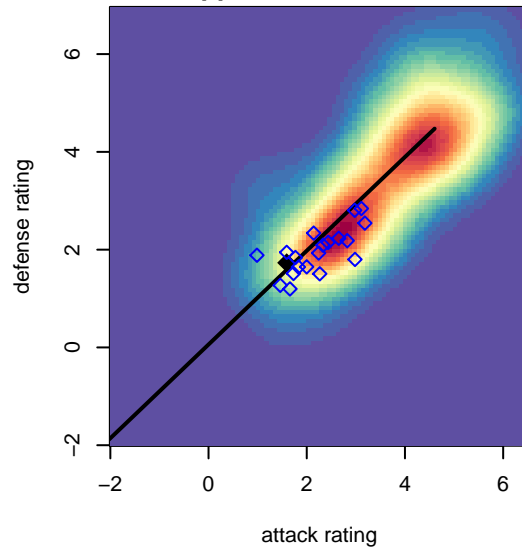

Crossfire Select Metzger G00

Crossfire Select
 Redmond, WA
 G00 total strength=1279
 attack=4.91 defense=5.65
 spr league = Win NPSL Div 1 (00) U17
 notes= Explosion

alt names used:
 Crossfire Select G00 Metzger
 Crossfire Select G00 Metzger
 Crossfire Select G00 Metzger
 Crossfire Select Metzger
 Crossfire Select G00 Metzger
 Crossfire Select G00 Metzger

Venues played:
 2016 Seattle United Cup GU17 Silver
 2016 Crossfire Select U17 Silver
 2016 Xtreme Cup GU17
 2016 Cranberry Cup U16-17
 2016 Win NPSL Division 1 (00) U17

**attack and defense variance (black dot)
relative to other teams
and top 10 in region**

**attack and defense rating
relative to others at age
and all opponents in last 13 months**

**attack and defense rating
relative to others at age
and all opponents in last 13 months**

Performance relative to 13 month average

Performance relative to 13 month average

Distribution of opponents
 Red = Lose zone, Blue = Win zone, Green = Even
 Black line separates win/lose zones

lot. A=Neither has attack advantage, B=Opponent has both attack and defense advantage, C=Opponent has both attack and defense disadvantage, D=Both have