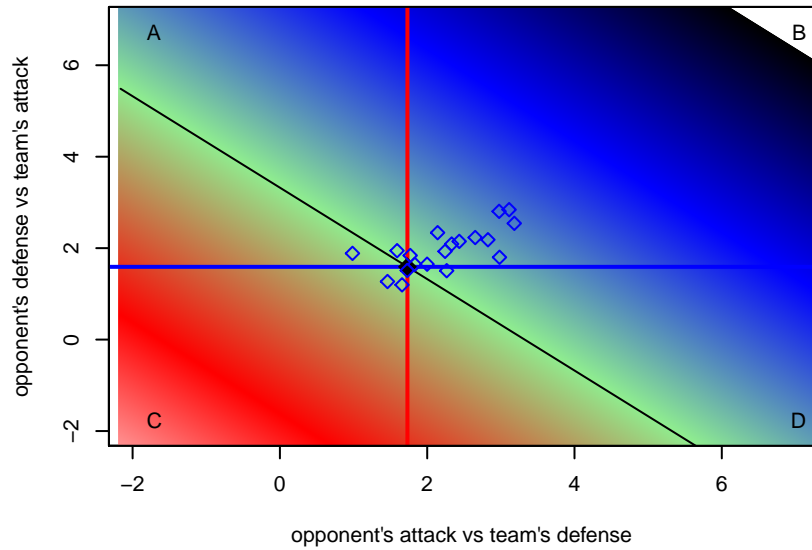

**attack and defense rating
relative to others at age
and all opponents in last 13 months**

**attack and defense rating
relative to others at age
and all opponents in last 13 months**

Performance relative to 13 month average

Performance relative to 13 month average

Distribution of opponents
 Red = Lose zone, Blue = Win zone, Green = Even
 Black line separates win/lose zones

lot. A=Neither has attack advantage, B=Opponent has both attack and defense advantage, C=Opponent has both attack and defense disadvantage, D=Both have